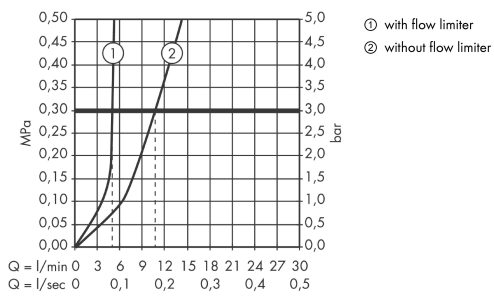

AXOR Carlton
Single lever basin mixer 70 with pop-up waste set
 Surfaces: **Chrome/Gold Optic** Article Number: **17010090**

Description

product features

- consists of: single lever basin mixer, waste set
- ComfortZone 70
- projection 115 mm
- normal spray
- flow rate at 3 bar: 5 l/min
- ceramic cartridge
- temperature limitation adjustable
- suitable for continuous flow water heaters
- pop-up waste set G 1¼
- connection dimension: DN15
- P-IX 9379/IA
- ACS 17 ACC LY 655, valide jusqu'au 20.06.2022
- WRAS 1406311
- JWWA C-501
- KCW-2018-0161_WTM
- SINTEF 1743

Technology

Product image

Scale drawing

AXOR Carlton
Single lever basin mixer 70 with pop-up waste set
 Surfaces: **Chrome/Gold Optic** Article Number: **17010090**

Flowchart

AXOR Carlton
Single lever basin mixer 70 with pop-up waste set
Surfaces: **Chrome/Gold Optic** Article Number: **17010090**