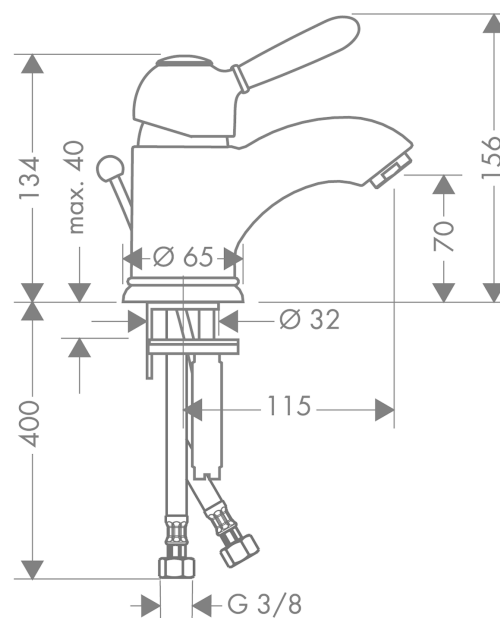

AXOR Carlton
Single lever basin mixer 70 with pop-up waste set
 Surfaces: **Chrome/Gold Optic** Article Number: **17010090**

Description

product features

- consists of: single lever basin mixer, waste set
- ComfortZone 70
- projection 115 mm
- normal spray
- flow rate at 3 bar: 5 l/min
- ceramic cartridge
- temperature limitation adjustable
- suitable for continuous flow water heaters
- pop-up waste set G 1¼
- connection dimension: DN15
- P-IX 9379/IA
- ACS 17 ACC LY 655, valide jusqu'au 20.06.2022
- WRAS 1406311
- JWWA C-501
- KCW-2018-0161_WTM
- SINTEF 1743

Technology

Product image

Scale drawing

AXOR Carlton
Single lever basin mixer 70 with pop-up waste set
 Surfaces: **Chrome/Gold Optic** Article Number: **17010090**

Flowchart

AXOR Carlton
Single lever basin mixer 70 with pop-up waste set
Surfaces: **Chrome/Gold Optic** Article Number: **17010090**

Exploded Drawing

Year of production: >10/10

AXOR Carlton
Single lever basin mixer 70 with pop-up waste set
 Surfaces: **Chrome/Gold Optic** Article Number: **17010090**

Spare part list

Year of production: >10/10

Pos.	Description	Article Number	PC	PU
1	handle	17092090	16	1
2	screw cover	96338000	1	1
3	flange	94192XXX	6	-
4	nut	94194000	7	1
5	cartridge, assy	92730000	11	1
6	locking screw for handle	95140000	2	1
7	seal	95008000	3	1
8	adapter for cartridge	97762000	4	1
9	O-ring 35x2,5	96006000	1	1
10	aerator M24x1 (5 l/min)	13185990	10	1
11	screw M8 x 68	97736000	2	1
12	deco-ring	97957990	11	1
13	fixing set	96016000	8	1
14	connection hose 450 mm M8x0,75 G3/8	97206000	8	1
15	O-ring 7x1,5	98422000	1	1
16	pop up rod	92620090	10	1
17	diverter knob	94066990	5	1
18	pull rod	94067000	6	1
a	pop up waste	94139000	98	1