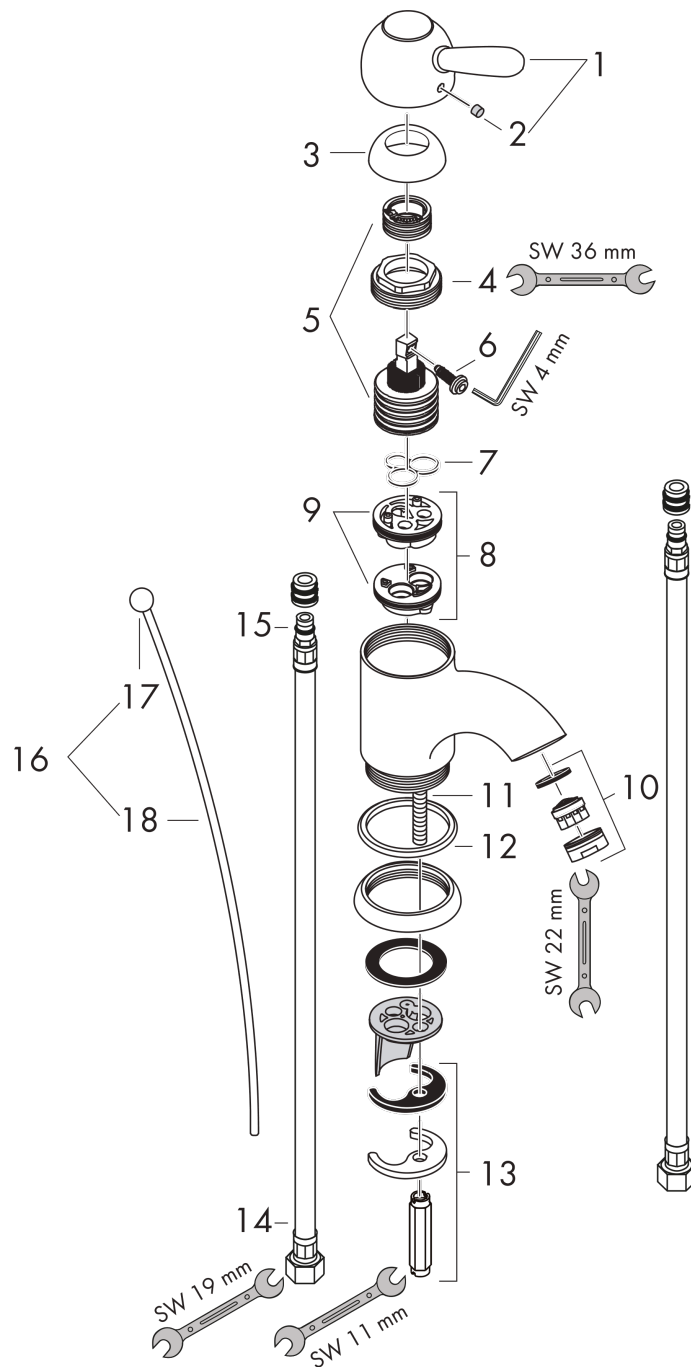

AXOR Carlton
Single lever basin mixer 70 with pop-up waste set
 Surfaces: **Chrome/Gold Optic** Article Number: **17010090**

Description

product features

- consists of: single lever basin mixer, waste set
- ComfortZone 70
- projection 115 mm
- normal spray
- flow rate at 3 bar: 5 l/min
- ceramic cartridge
- temperature limitation adjustable
- suitable for continuous flow water heaters
- pop-up waste set G 1¼
- connection dimension: DN15
- P-IX 9379/IA
- ACS 17 ACC LY 655, valide jusqu'au 20.06.2022
- WRAS 1406311
- JWWA C-501
- KCW-2018-0161_WTM
- SINTEF 1743

Technology

Product image

Scale drawing

AXOR Carlton
Single lever basin mixer 70 with pop-up waste set
 Surfaces: **Chrome/Gold Optic** Article Number: **17010090**

Flowchart

AXOR Carlton
Single lever basin mixer 70 with pop-up waste set
Surfaces: **Chrome/Gold Optic** Article Number: **17010090**

Exploded Drawing

Year of production: >10/10

AXOR Carlton
Single lever basin mixer 70 with pop-up waste set
 Surfaces: **Chrome/Gold Optic** Article Number: **17010090**

Spare part list

Year of production: >10/10

Pos.	Description	Article Number	PC	PU
1	handle	17092090	16	1
2	screw cover	96338000	1	1
3	flange	94192XXX	6	-
4	nut	94194000	7	1
5	cartridge, assy	92730000	11	1
6	locking screw for handle	95140000	2	1
7	seal	95008000	3	1
8	adapter for cartridge	97762000	4	1
9	O-ring 35x2,5	96006000	1	1
10	aerator M24x1 (5 l/min)	13185990	10	1
11	screw M8 x 68	97736000	2	1
12	deco-ring	97957990	11	1
13	fixing set	96016000	8	1
14	connection hose 450 mm M8x0,75 G3/8	97206000	8	1
15	O-ring 7x1,5	98422000	1	1
16	pop up rod	92620090	10	1
17	diverter knob	94066990	5	1
18	pull rod	94067000	6	1
a	pop up waste	94139000	98	1